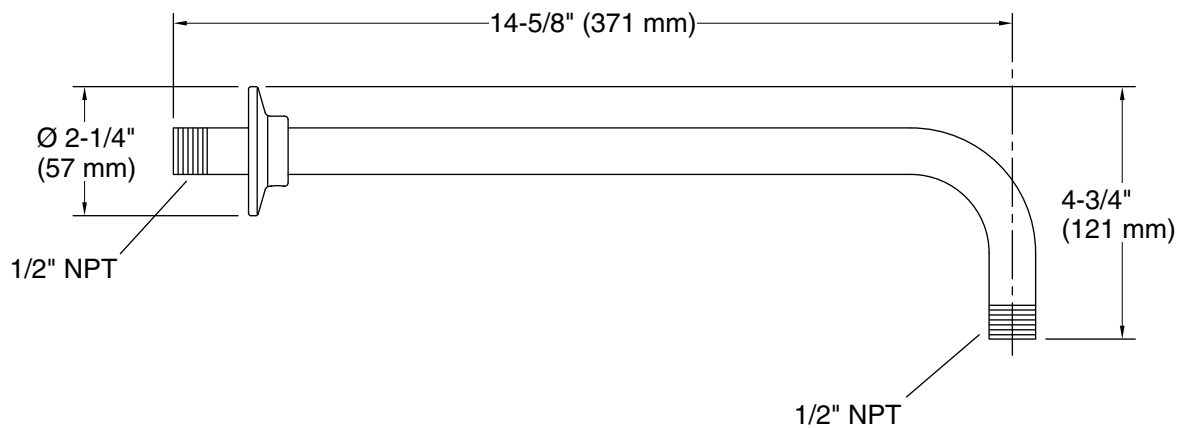

Material

- Brass.
- KOHLER finishes resist corrosion and tarnishing.

Installation

- 1/2 -14 NPT connection.
- Wall-mount.

Recommended Products/Accessories

K-23723 Faucet cleaner

Codes/Standards

None Applicable

Technical Information

All product dimensions are nominal.

Notes

Install this product according to the installation instructions.