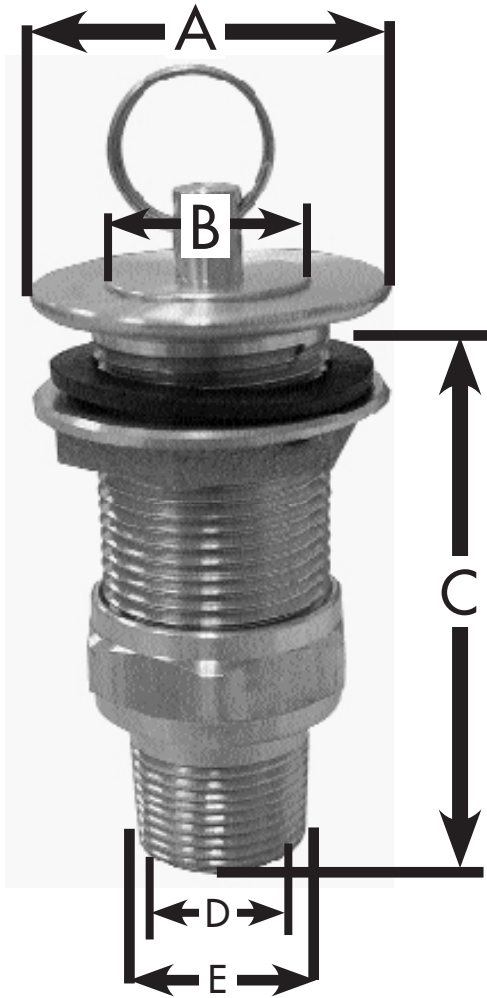

SPECIFICATION SUBMITTAL SHEET

jones stephens corporation

1" BRASS BAR PLUG

PART NO. B02-060

features and benefits:

- Cast brass
- Rubber gasket
- Includes ground seat plug

This product and others like it can be found in the Jones Stephens catalog. Call today to order your catalog or download it from our website: www.plumbest.com

PART NO.
□ B02-060

A
2"

B
1"

C
3"

D
13/16"

E
1"

jones stephens corporation
3249 moody parkway • moody, alabama 35004
toll free phone: 1-800-355-6637 • toll free fax: 1-800-462-6991
www.plumbest.com