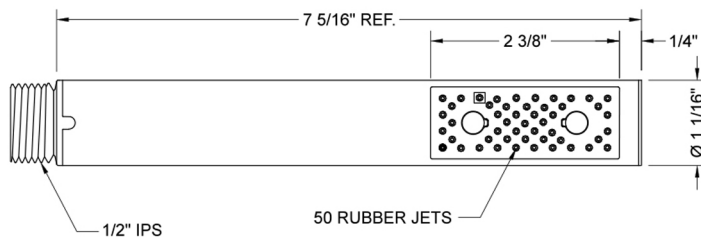

SPRAY PATTERNS:

COMPLIANCES:

Complies with: ASME A112.18.1-2012/CSA B125.1-12