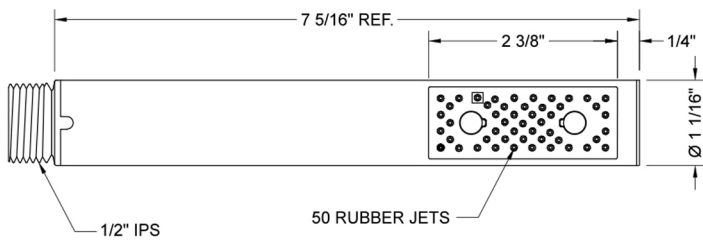

Diva Handshower - 2.0 GPM

Model #: S456-2.0-

FEATURES:

- Brass single function handshower
- 1/2" IPS male threads
- Unique wide trapezoid shaped spray
- Contemporary design
- Light weight
- Available flow rates: 2.5, 2.0, 1.75 & 1.5 GPM

SPECIFICATION DRAWING:

SPRAY PATTERNS:

Easy Clean

Full Rain

COMPLIANCES:

CEC

Complies with: ASME A112.18.1-2012/CSA B125.1-12