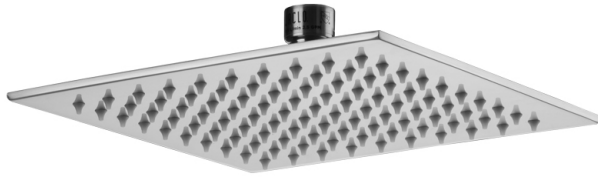

8" x 8" Square Rain Machine-2.0 GPM

Model #: S209-2.0-

FEATURES:

- A POWER SHOWER - The technology of the Rain Machine® allows for a strong rain spray at any angle
- 1/2" IPS adjustable brass ball joint to adjust angle of showerhead
- 8" X 8" all brass body with 100 easy clean rubber jets
- Available flow rates: 2.5, 2.0, 1.75 & 1.5 GPM

AVAILABLE FINISHES:

Polished Chrome (PCH)	Satin Chrome (SC)	Bronze Umber (BU)
Satin Nickel (SN)	Pewter (PEW)	Caramel Bronze (CB)
Polished Nickel (PN)	Antique Brass (AB)	Antique Copper (ACU)
Oil-Rubbed Bronze (ORB)	Polished Brass (PB)	Polished Copper (PCU)
Vintage Bronze (VB)	Satin Brass (SB)	Matte Black (MBK)
Satin Gold (SG)	Polished Gold (PG)	Black Nickel (BKN)
Bombay Gold (BG)	Jewelers Gold (JG)	Europa Bronze (EB)
White (WH)	Sedona Beige (SDB)	Tristan Brass (TB)
Unlacquered Brass (ULB)	Satin Cooper (SCU)	