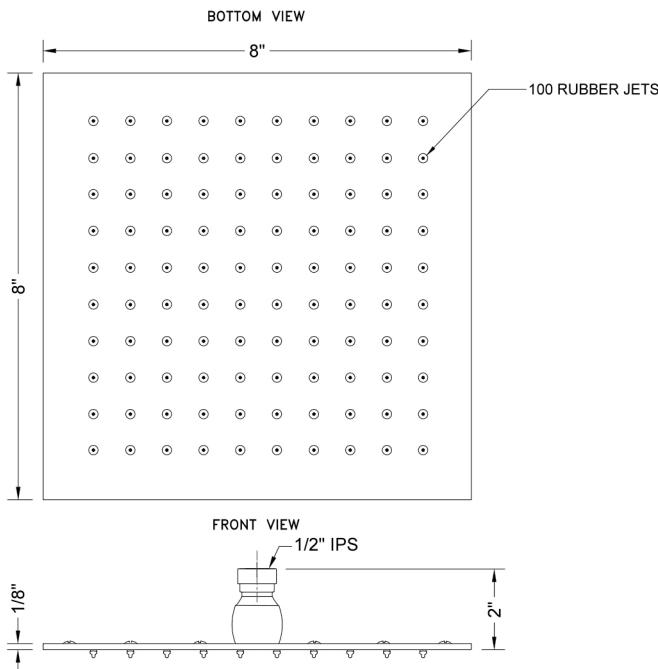

8" x 8" Square Rain Machine-2.0 GPM

Model #: S209-2.0-

FEATURES:

- A POWER SHOWER - The technology of the Rain Machine® allows for a strong rain spray at any angle
- 1/2" IPS adjustable brass ball joint to adjust angle of showerhead
- 8" X 8" all brass body with 100 easy clean rubber jets
- Available flow rates: 2.5, 2.0, 1.75 & 1.5 GPM

SPECIFICATION DRAWING:

SPRAY PATTERNS:

ANGLES AND FLOW RATES:

COMPLIANCES:

CEC

Complies with: ASME A112.18.1-2012/CSA B125.1-12