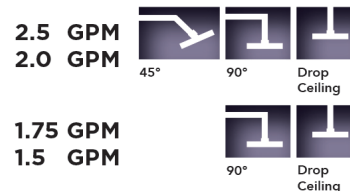

SPRAY PATTERNS:

ANGLES AND FLOW RATES: