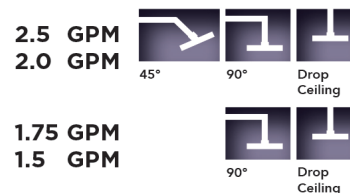

SPRAY PATTERNS:

ANGLES AND FLOW RATES: