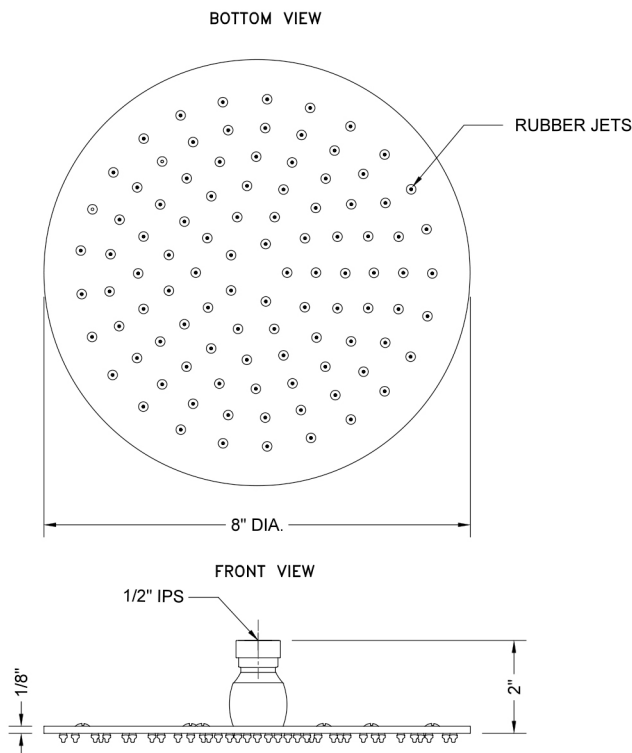

### FEATURES:

- A POWER SHOWER - the technology of the Rain Machine® allows for a strong rain spray at any angle
- 1/2" IPS adjustable brass ball joint to adjust angle of showerhead
- 8" diameter all brass body with 95 easy clean rubber jets
- Available flow rates: 2.5, 2.0, 1.75, & 1.5 GPM

### SPECIFICATION DRAWING:

### SPRAY PATTERNS:

### ANGLES AND FLOW RATES: