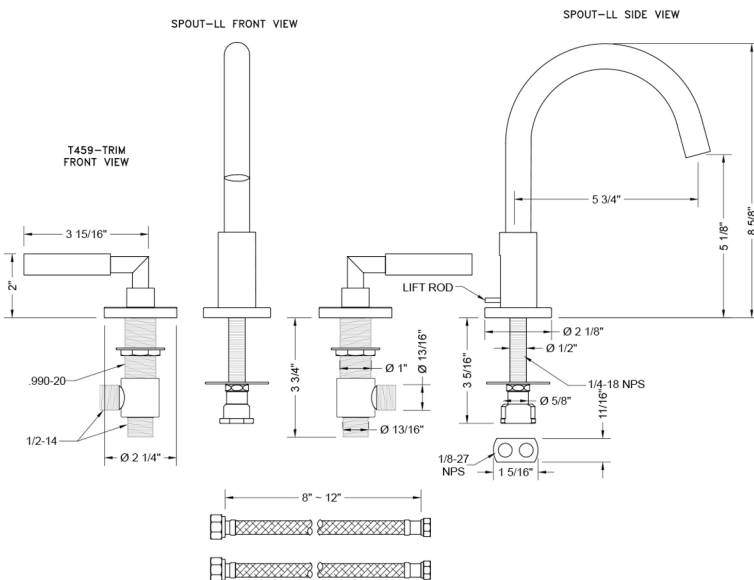

SPECIFICATION DRAWING: