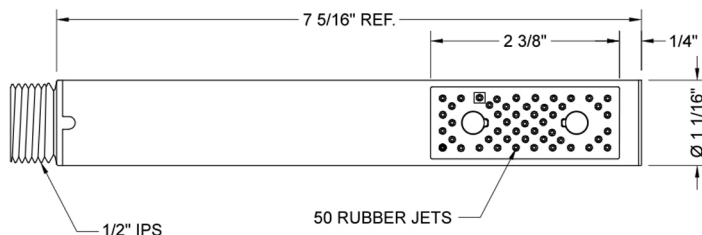

SPRAY PATTERNS:

COMPLIANCES:

Complies with: ASME A112.18.1-2012/CSA B125.1-12