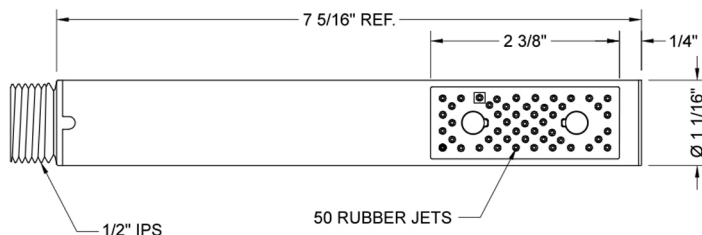

SPRAY PATTERNS:

COMPLIANCES:

CEC

Complies with: ASME A112.18.1-2012/CSA B125.1-12