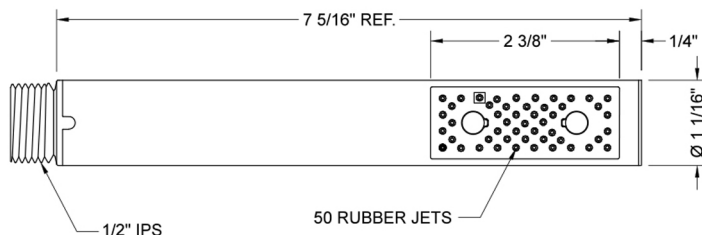

Diva Handshower- 1.75 GPM

Model #: S456-1.75-

FEATURES:

- Brass single function handshower
- 1/2" IPS male threads
- Unique wide trapezoid shaped spray
- Contemporary design
- Light weight
- Available flow rates: 2.5, 2.0, 1.75 & 1.5 GPM

SPECIFICATION DRAWING:

SPRAY PATTERNS: