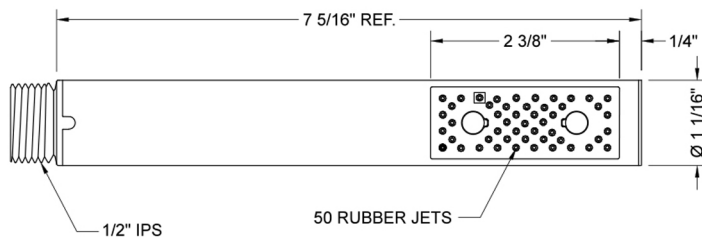

SPECIFICATION DRAWING: