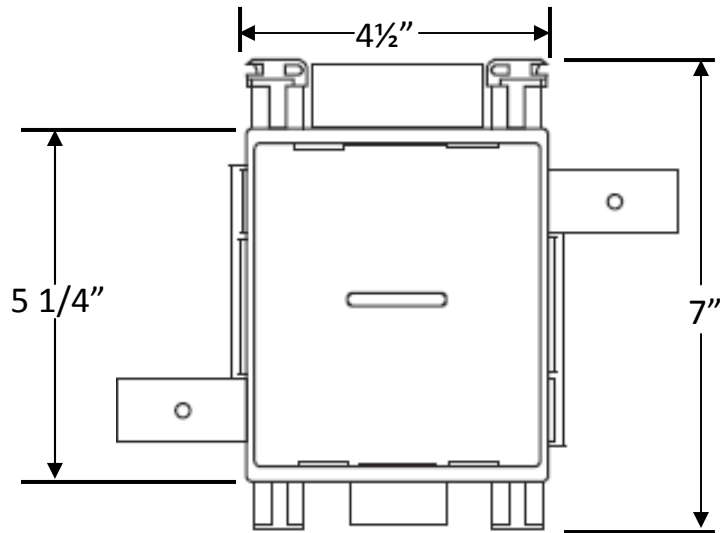

MultiBox™, Box Only

Specification:

Furnish and install MultiBox Outlet Box, valves not included. Unit shall be Water-Tite product code checked below, as manufactured by IPS Corporation.

Box/Frame Material:

PVC

Available Accessories:

- 3 Universal Faceplates: Open, Solid and Louvered
- Water Softener Drain
- Condensate Drain
- Stabilizer Bar

Certifications:

Box

✓	Product Code #	Model #	Product Description	Units/Case
	82938	MBS1200LV1	MultiBox Only, Open Faceplate	10
	82948	MBS1200LV2	MultiBox Only, Solid Faceplate	10
	82949	MBS1200LV3	MultiBox Only, Louvered Faceplate	10
Contractor Pack				
	82952	MBS1200DB1CP	MultiBox Only, Open Faceplate, CP	10
Faceplates Only				
	82945	MBF1200	MultiBox Faceplate Open	10
	82946	MBF1211	MultiBox Faceplate Solid	10
	82947	MBF1222	MultiBox Faceplate Louvered	10
	83182	MBF1200K	MultiBox Faceplate Kit (one of each faceplate style)	4