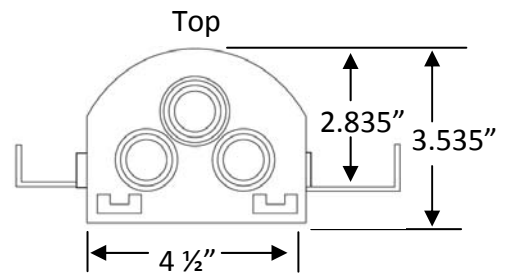

MultiBox™, Box Only

Specification:

Furnish and install MultiBox Outlet Box, valves not included. Unit shall be Water-Tite product code checked below, as manufactured by IPS Corporation.

Box/Frame Material:

PVC

Available Accessories:

- 3 Universal Faceplates: Open, Solid and Louvered
- Water Softener Drain
- Condensate Drain
- Stabilizer Bar

Certifications:

Box

✓	Product Code #	Model #	Product Description	Units/Case
	82938	MBS1200LV1	MultiBox Only, Open Faceplate	10
	82948	MBS1200LV2	MultiBox Only, Solid Faceplate	10
	82949	MBS1200LV3	MultiBox Only, Louvered Faceplate	10
Contractor Pack				
	82952	MBS1200DB1CP	MultiBox Only, Open Faceplate, CP	10
Faceplates Only				
	82945	MBF1200	MultiBox Faceplate Open	10
	82946	MBF1211	MultiBox Faceplate Solid	10
	82947	MBF1222	MultiBox Faceplate Louvered	10
	83182	MBF1200K	MultiBox Faceplate Kit (one of each faceplate style)	4