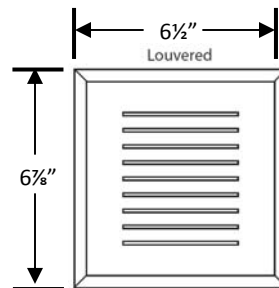

Certifications:

Box