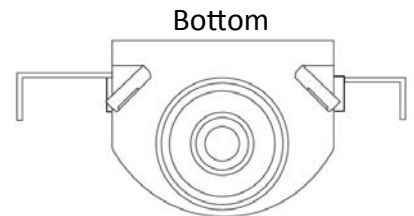

MultiBox™, Box Only

Specification:

Furnish and install MultiBox Outlet Box, valves not included. Unit shall be Water-Tite product code checked below, as manufactured by IPS Corporation.

Box/Frame Material:

PVC

Available Accessories:

- 3 Universal Faceplates: Open, Solid and Louvered
- Water Softener Drain
- Condensate Drain
- Stabilizer Bar

Certifications:

Box

✓	Product Code #	Model #	Product Description	Units/Case
	82938	MBS1200LV1	MultiBox Only, Open Faceplate	10
	82948	MBS1200LV2	MultiBox Only, Solid Faceplate	10
	82949	MBS1200LV3	MultiBox Only, Louvered Faceplate	10
Contractor Pack				
	82952	MBS1200DB1CP	MultiBox Only, Open Faceplate, CP	10
Faceplates Only				
	82945	MBF1200	MultiBox Faceplate Open	10
	82946	MBF1211	MultiBox Faceplate Solid	10
	82947	MBF1222	MultiBox Faceplate Louvered	10
	83182	MBF1200K	MultiBox Faceplate Kit (one of each faceplate style)	4