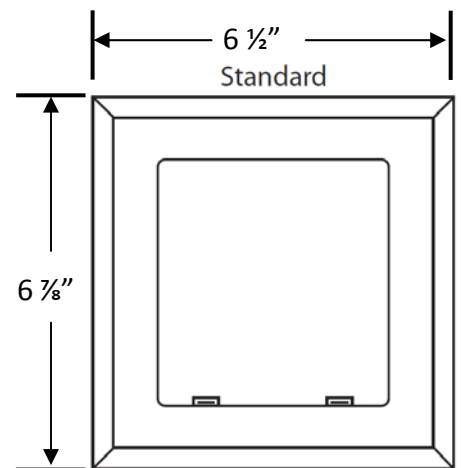

Certifications:

✓	Product Code #	Model #	Product Description	Units/Case
	83191	DW1200HA	Dishwasher OB, Qtr-turn Arrester Valve, 3/8" Sweat Connection	10
	83192	DW1201HA	Dishwasher OB, Qtr-turn Arrester Valve, 3/8" CPVC Connection	10
	83193	DW1202HA	Dishwasher OB, Qtr-turn Arrester Valve, 3/8" PEX Connection	10
	83194	DW1211HA	Dishwasher OB, Qtr-turn Arrester Valve, 3/8" Wirsbo Connection	10