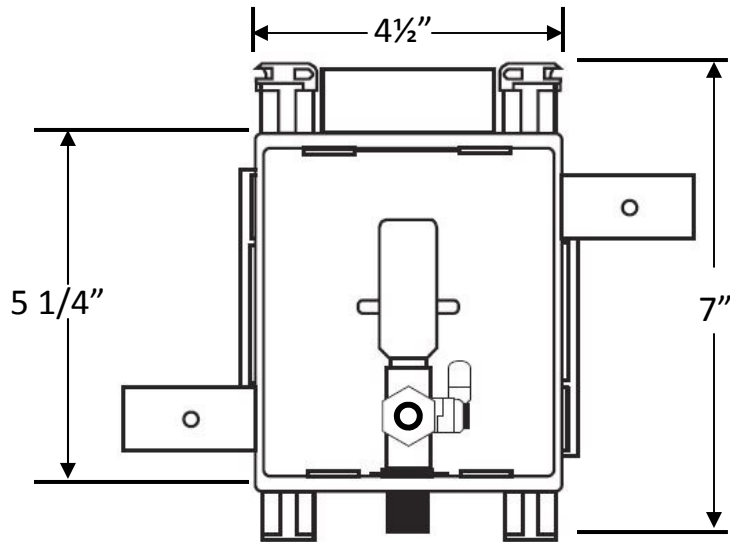

**MultiBox™, Dishwasher/Commercial Ice Maker Box System with Quarter Turn Arrester Valve**

**Specification:**

Furnish and install MultiBox Ice Maker Outlet Box. Unit shall be Water-Tite product code checked below, as manufactured by IPS Corporation.

**Box/Frame Material:**

PVC

**Valve:**

Lead free Qtr. Turn Arrester Valve with 3/8" Compression Outlet available for Sweat, CPVC, PEX or Wirsbo connection as checked below. Valve complies with ASME A112.18.1/CSA B125.1-05, NSF61-NSF/ANSI 372, and meets California No Lead Plumbing Law. Arrester complies with ASSE 1010.

**Available Accessories:**

3 Universal Faceplates: Open, Solid and Louvered  
Stabilizer Bar

**Certifications:**

✓	Product Code #	Model #	Product Description	Units/Case
	83191	DW1200HA	Dishwasher OB, Qtr-turn Arrester Valve, 3/8" Sweat Connection	10
	83192	DW1201HA	Dishwasher OB, Qtr-turn Arrester Valve, 3/8" CPVC Connection	10
	83193	DW1202HA	Dishwasher OB, Qtr-turn Arrester Valve, 3/8" PEX Connection	10
	83194	DW1211HA	Dishwasher OB, Qtr-turn Arrester Valve, 3/8" Wirsbo Connection	10