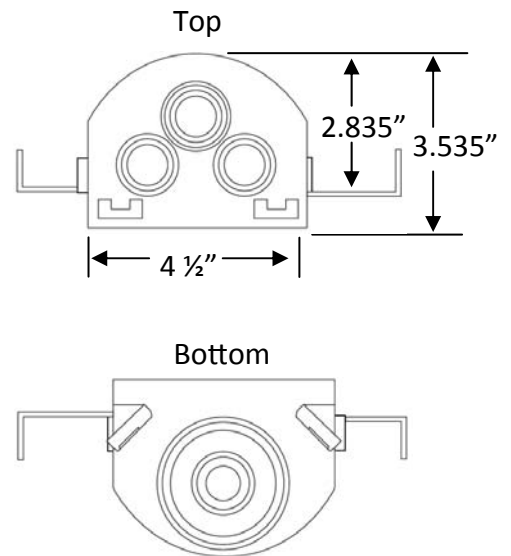

**MultiBox™, Dishwasher/Commercial Ice Maker Box System with Quarter Turn Arrester Valve**

**Specification:**

Furnish and install MultiBox Ice Maker Outlet Box. Unit shall be Water-Tite product code checked below, as manufactured by IPS Corporation.

**Box/Frame Material:**

PVC

**Valve:**

Lead free Qtr. Turn Arrester Valve with 3/8" Compression Outlet available for Sweat, CPVC, PEX or Wirsbo connection as checked below. Valve complies with ASME A112.18.1/CSA B125.1-05, NSF61-NSF/ANSI 372, and meets California No Lead Plumbing Law. Arrester complies with ASSE 1010.

**Available Accessories:**

3 Universal Faceplates: Open, Solid and Louvered  
Stabilizer Bar

**Certifications:**

✓	Product Code #	Model #	Product Description	Units/Case
	83191	DW1200HA	Dishwasher OB, Qtr-turn Arrester Valve, 3/8" Sweat Connection	10
	83192	DW1201HA	Dishwasher OB, Qtr-turn Arrester Valve, 3/8" CPVC Connection	10
	83193	DW1202HA	Dishwasher OB, Qtr-turn Arrester Valve, 3/8" PEX Connection	10
	83194	DW1211HA	Dishwasher OB, Qtr-turn Arrester Valve, 3/8" Wirsbo Connection	10