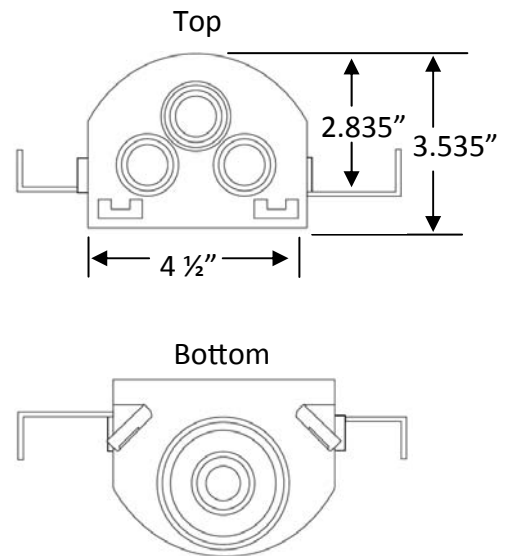

**MultiBox™, Angle Stop Outlet Box System with Quarter Turn Valves**

**Specification:**

Furnish and install MultiBox Angle Stop Outlet Box. Unit shall be Water-Tite product code checked below, as manufactured by IPS Corporation.

**Box/Frame Material:**

PVC

**Valves:**

Lead free Qtr. Turn Valves with 3/8" Compression Outlet available for Sweat, CPVC, PEX or Wirsbo connection as checked below. Valves comply with ASME A112.18.1/CSA B125.1-05, NSF61-NSF/ANSI 372, and meets California No Lead Plumbing Law.

**Available Accessories:**

3 Universal Faceplates: Open, Solid and Louvered  
Stabilizer Bar

**Certifications:**

✓	Product Code #	Model #	Product Description	Units/Case
	83187	AS1200	Angle Stop, Qtr-turn Valves, 3/8" Sweat Connection	10
	83188	AS1201	Angle Stop, Qtr-turn Valves, 3/8" CPVC Connection	10
	83189	AS1202	Angle Stop, Qtr-turn Valves, 3/8" PEX Connection	10
	83190	AS1211	Angle Stop, Qtr-turn Valves, 3/8" Wirsbo Connection	10