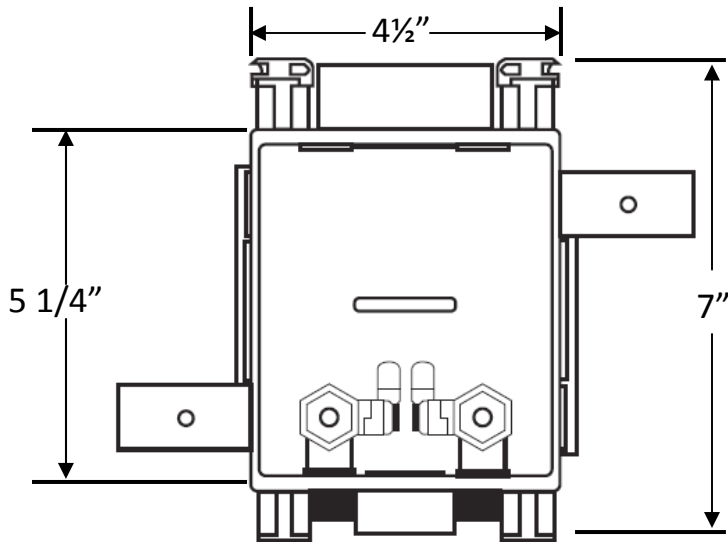

**MultiBox™, Angle Stop Outlet Box System with Quarter Turn Valves**

**Specification:**

Furnish and install MultiBox Angle Stop Outlet Box. Unit shall be Water-Tite product code checked below, as manufactured by IPS Corporation.

**Box/Frame Material:**

PVC

**Valves:**

Lead free Qtr. Turn Valves with 3/8" Compression Outlet available for Sweat, CPVC, PEX or Wirsbo connection as checked below. Valves comply with ASME A112.18.1/CSA B125.1-05, NSF61-NSF/ANSI 372, and meets California No Lead Plumbing Law.

**Available Accessories:**

3 Universal Faceplates: Open, Solid and Louvered  
Stabilizer Bar

**Certifications:**

✓	Product Code #	Model #	Product Description	Units/Case
	83187	AS1200	Angle Stop, Qtr-turn Valves, 3/8" Sweat Connection	10
	83188	AS1201	Angle Stop, Qtr-turn Valves, 3/8" CPVC Connection	10
	83189	AS1202	Angle Stop, Qtr-turn Valves, 3/8" PEX Connection	10
	83190	AS1211	Angle Stop, Qtr-turn Valves, 3/8" Wirsbo Connection	10