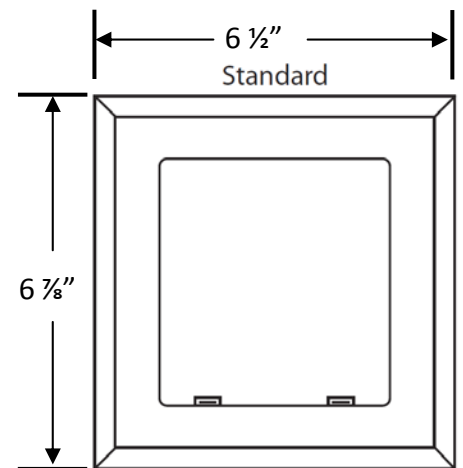

Certifications:

✓	Product Code #	Model #	Product Description	Units/Case
	83187	AS1200	Angle Stop, Qtr-turn Valves, 3/8" Sweat Connection	10
	83188	AS1201	Angle Stop, Qtr-turn Valves, 3/8" CPVC Connection	10
	83189	AS1202	Angle Stop, Qtr-turn Valves, 3/8" PEX Connection	10
	83190	AS1211	Angle Stop, Qtr-turn Valves, 3/8" Wirsbo Connection	10