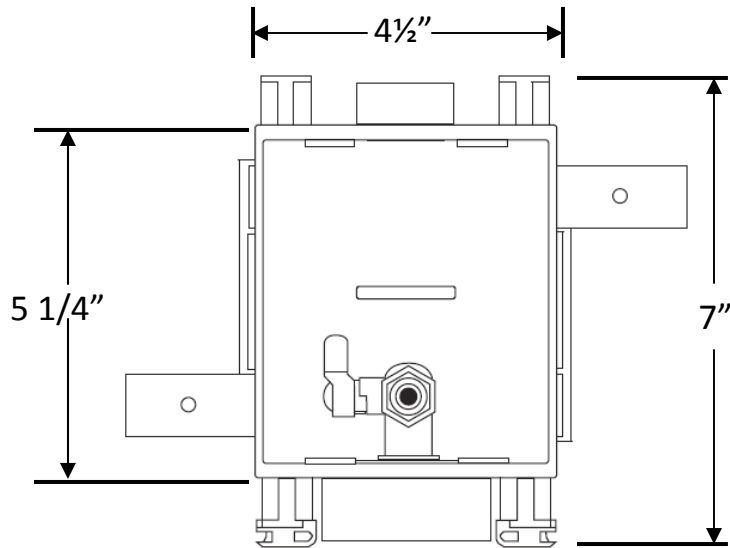

MultiBox™, Toilet Connection Outlet Box System with Quarter Turn Valve

Specification:

Furnish and install MultiBox Toilet Connection Outlet Box. Unit shall be Water-Tite product code checked below, as manufactured by IPS Corporation.

Box/Frame Material:

PVC

Valve:

Lead free Qtr. Turn Valve with 3/8" Compression Outlet available for Sweat, CPVC, PEX or Wirsbo connection as checked below.

Valve complies with ASME A112.18.1/CSA B125.1-05, NSF61-NSF/ANSI 372, and meets California No Lead Plumbing Law.

Available Accessories:

3 Universal Faceplates: Open, Solid and Louvered
Stabilizer Bar

Certifications:

✓	Product Code #	Model #	Product Description	Units/Case
	83183	TC1200	TCB, Qtr-turn Valve, 3/8" Sweat Connection	10
	83184	TC1201	TCB, Qtr-turn Valve, 3/8" CPVC Connection	10
	83185	TC1202	TCB, Qtr-turn Valve, 3/8" PEX Connection	10
	83186	TC1211	TCB, Qtr-turn Valve, 3/8" Wirsbo Connection	10