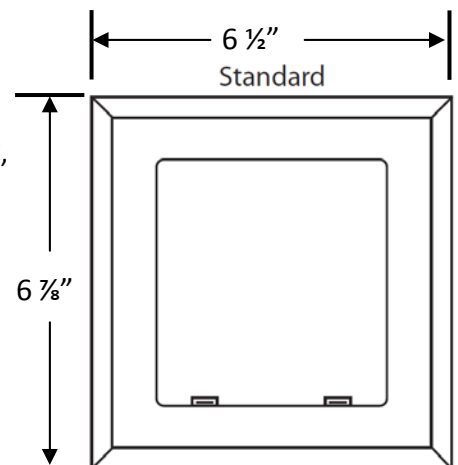

Certifications:

✓	Product Code #	Model #	Product Description	Units/Case
	83183	TC1200	TCB, Qtr-turn Valve, 3/8" Sweat Connection	10
	83184	TC1201	TCB, Qtr-turn Valve, 3/8" CPVC Connection	10
	83185	TC1202	TCB, Qtr-turn Valve, 3/8" PEX Connection	10
	83186	TC1211	TCB, Qtr-turn Valve, 3/8" Wirsbo Connection	10