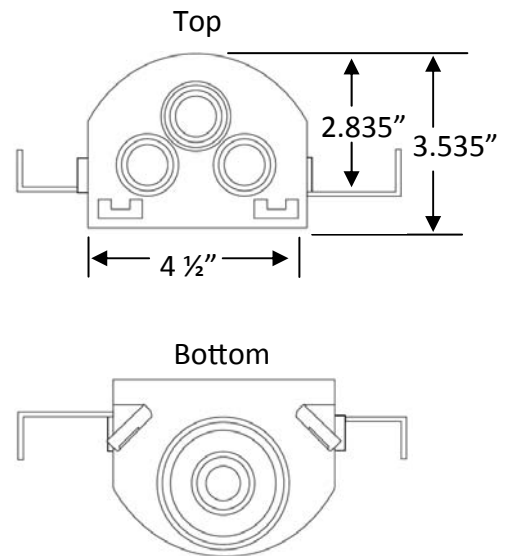

MultiBox™, Toilet Connection Outlet Box System with Quarter Turn Valve

Specification:

Furnish and install MultiBox Toilet Connection Outlet Box. Unit shall be Water-Tite product code checked below, as manufactured by IPS Corporation.

Box/Frame Material:

PVC

Valve:

Lead free Qtr. Turn Valve with 3/8" Compression Outlet available for Sweat, CPVC, PEX or Wirsbo connection as checked below.

Valve complies with ASME A112.18.1/CSA B125.1-05, NSF61-NSF/ANSI 372, and meets California No Lead Plumbing Law.

Available Accessories:

3 Universal Faceplates: Open, Solid and Louvered
Stabilizer Bar

Certifications:

✓	Product Code #	Model #	Product Description	Units/Case
	83183	TC1200	TCB, Qtr-turn Valve, 3/8" Sweat Connection	10
	83184	TC1201	TCB, Qtr-turn Valve, 3/8" CPVC Connection	10
	83185	TC1202	TCB, Qtr-turn Valve, 3/8" PEX Connection	10
	83186	TC1211	TCB, Qtr-turn Valve, 3/8" Wirsbo Connection	10