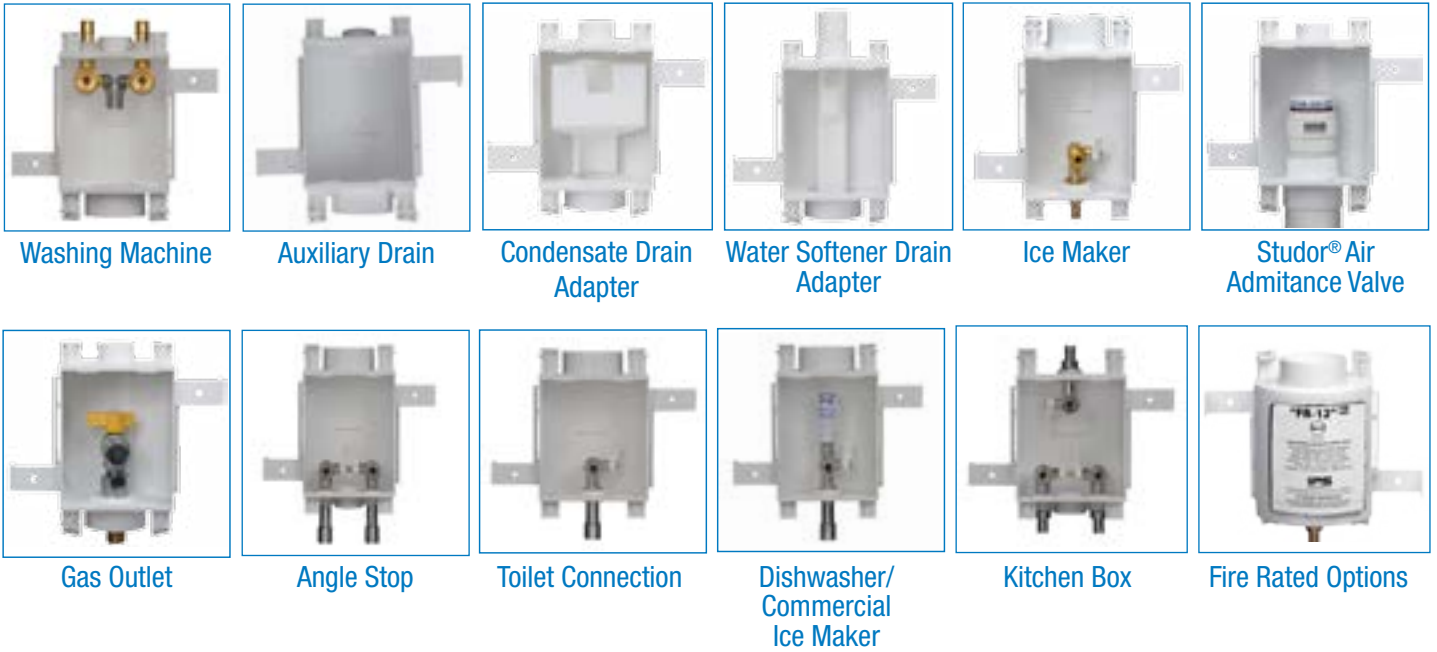

Applications