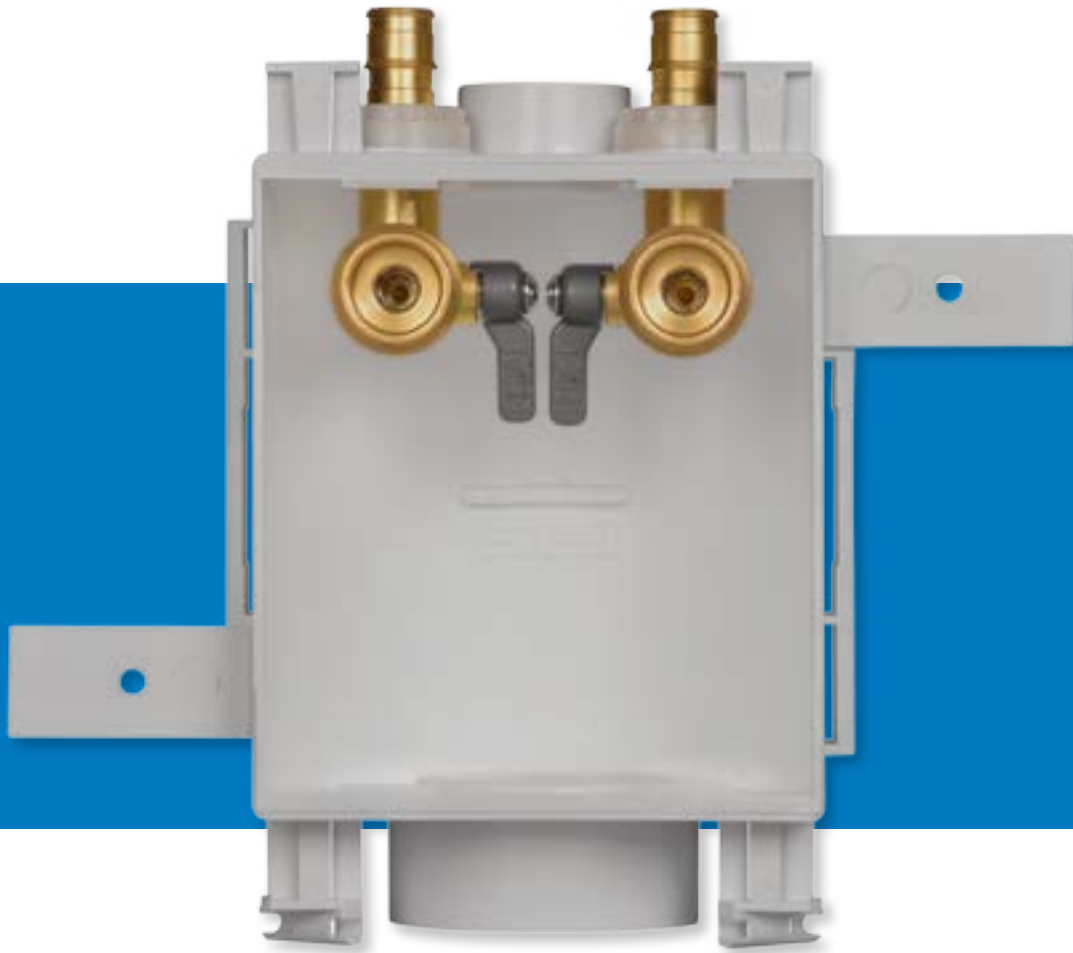

MultiBox™ System

QUALITY INNOVATION PERFORMANCE

The Plumbing Professional can depend on the industry's widest offering of Outlet Boxes from Water-Tite to meet all their installation needs. Water-Tite brought you the first recessed, plastic Washing Machine Outlet Box, and now we're bringing you the most versatile and strongest box ever. The MultiBox™ can be installed in virtually any application to recess a plumbing connection.

Water-Tite's MultiBox™ System can be installed in multiple configurations, with numerous valve options, for the most stringent design specifications. As a single-box washing machine outlet box system, with top mount valves, to a three-box washing machine system including a Studor® Air Admittance Valve, **the MultiBox is the most versatile and robust choice of contractors.** The MultiBox™ Washing Machine Outlet Box can conveniently house both valves and a drain in the same box. Plus, for a system with separate valve and drain boxes, the MultiBox™ valve box can be piped to the DWV system to capture any hose leaks, maintaining an original purpose for recessed outlet boxes.