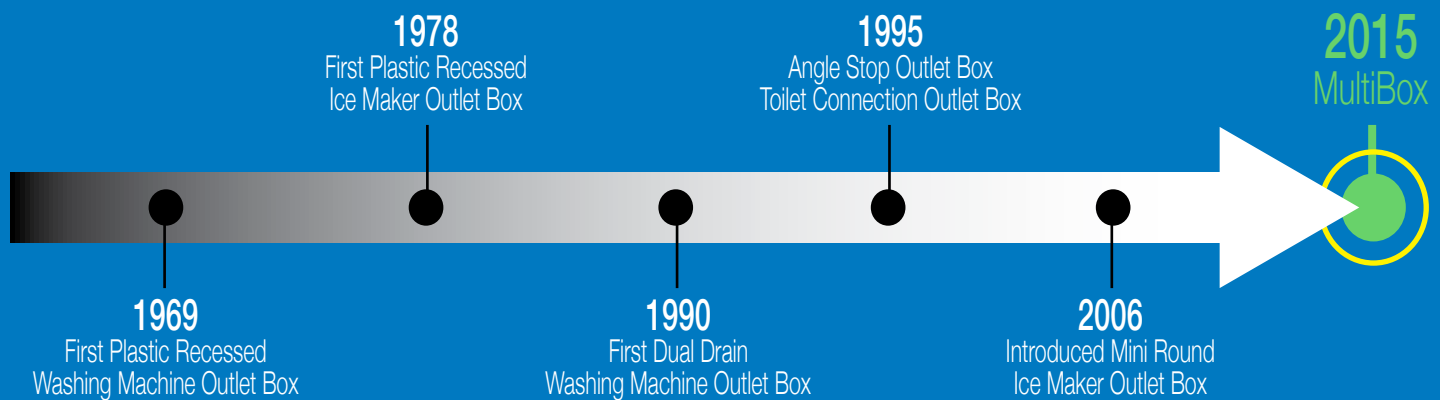

MultiBox™ System

QUALITY INNOVATION PERFORMANCE

The Plumbing Professional can depend on the industry's widest offering of Outlet Boxes from Water-Tite to meet all their installation needs. Water-Tite brought you the first recessed, plastic Washing Machine Outlet Box, and now we're bringing you the most versatile and strongest box ever. The MultiBox™ can be installed in virtually any application to recess a plumbing connection.

Beginning in 1969, Water-Tite standardized laundry connections... then in 1978, Water-Tite revolutionized Ice Maker connections. Water-Tite's culture of innovation has continued to bring the professional plumber outlet boxes that help them do a better job, faster.