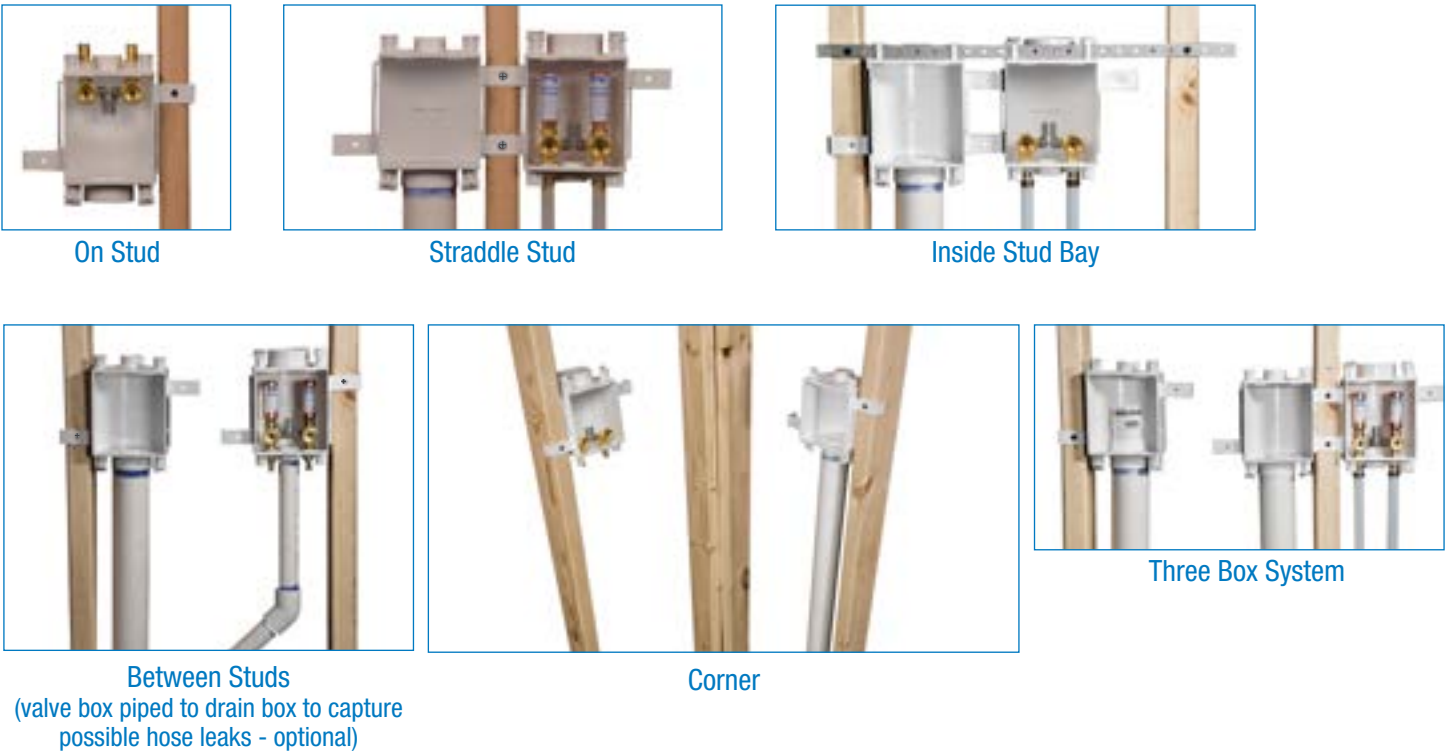

MultiBox™ System

QUALITY INNOVATION PERFORMANCE

The Plumbing Professional can depend on the industry's widest offering of Outlet Boxes from Water-Tite to meet all their installation needs. Water-Tite brought you the first recessed, plastic Washing Machine Outlet Box, and now we're bringing you the most versatile and strongest box ever. The MultiBox™ can be installed in virtually any application to recess a plumbing connection.

The Water-Tite brand has a 45 year legacy of innovation with efficiency of the plumber foremost in mind. Save time and money with products like the MultiBox, DU-ALL™ Washing Machine Outlet Box, 3N1® Roof Flashing, and Single Shot® clamp. Water-Tite is dedicated to continuing this tradition of innovation by bringing smart products to today's professional plumber.

Water-Tite's MultiBox™ System can be installed in multiple configurations, with numerous valve options, for the most stringent design specifications. As a single-box washing machine outlet box system, with top mount valves, to a three-box washing machine system including a Studor® Air Admittance Valve, **the MultiBox is the most versatile and robust choice of contractors.** The MultiBox™ Washing Machine Outlet Box can conveniently house both valves and a drain in the same box. Plus, for a system with separate valve and drain boxes, the MultiBox™ valve box can be piped to the DWV system to capture any hose leaks, maintaining an original purpose for recessed outlet boxes.

Applications

Installation Configurations

Features

Integrated Mounting Options:

Integrated Mounting Flanges

Mounting flanges - no clips to lose or hassle with

Stabilizer Bar Slots

Top & bottom stabilizer bar slots