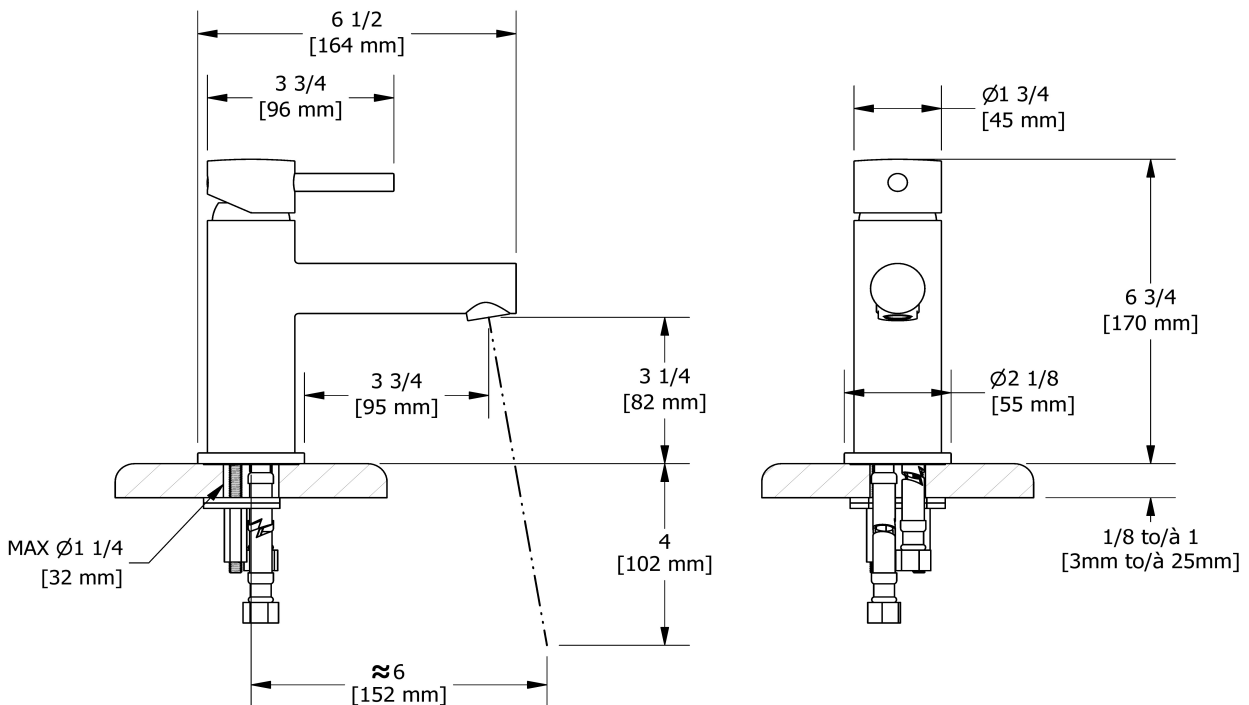

Certifications

- CSA B125.1
- NSF/ANSI standard 61 and 372
- ASME A112.18.1
- CMR248 Approval
- ADA

Sizes, models and finishes may differ from those presented.

Warranty

This **Riobel Inc.** product you have purchased carries a Limited Lifetime Warranty on the chrome, PVD finish, blacks and all working parts and is guaranteed from the initial purchase date against all manufacturing defects. All other finishes, including plastic components, are guaranteed for one year. All electric and/or electronic parts are covered by a 5-year limited warranty.

Customer Service

Ontario, West Canada : 888-287-5354 Quebec, Maritimes, United States : 866-473-8442