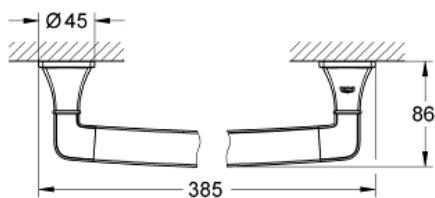

GRANDERA
Grab Bar
MODEL # 40633EN0

Pure Freude
an Wasser

GROHE

Product Description:
GRANDERA
Grab Bar

Standard Specification:

- Material: Metal
- Length: 15"
- Concealed fastening
- GROHE StarLight finish

Applicable Codes & Standards:

- Energy Policy Act of 1992
- ASME A112.18.1/CSA B125.1

Color:

- 40633EN0 Brushed Nickel InfinityFinish