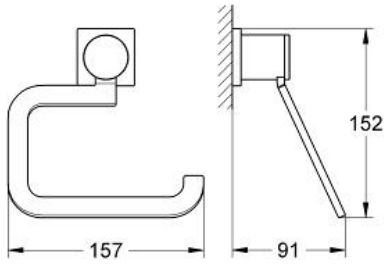

ALLURE
Toilet Paper Holder
MODEL # 40279000

Pure Freude
an Wasser

GROHE

Product Description:
ALLURE
Toilet Paper Holder

Standard Specification:
• GROHE StarLight chrome finish

Applicable Codes & Standards:
• Energy Policy Act of 1992
• ASME A112.18.1/CSA B125.1