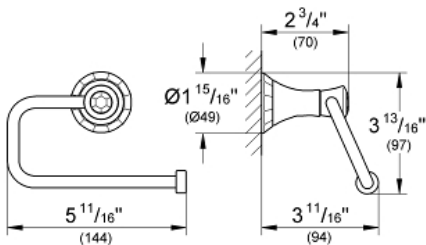

KENSINGTON
Toilet Paper Holder
MODEL # 40235000

Pure Freude
an Wasser

GROHE

Product Description:
KENSINGTON
Toilet Paper Holder

Standard Specification:

- Without cover
- GROHE StarLight chrome finish

Applicable Codes & Standards: