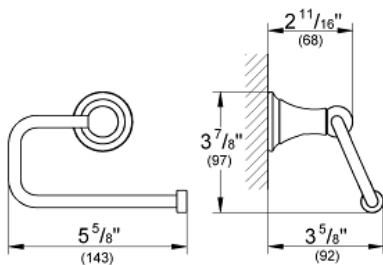

SEABURY  
Toilet Paper Holder  
MODEL # 40160EN0

Pure Freude  
an Wasser

GROHE

**Product Description:**  
SEABURY  
Toilet Paper Holder

**Standard Specification:**

- Without cover
- GROHE StarLight finish

**Applicable Codes & Standards:**

- Energy Policy Act of 1992
- ASME A112.18.1/CSA B125.1

**Color:**  
 40160EN0 Brushed Nickel InfinityFinish