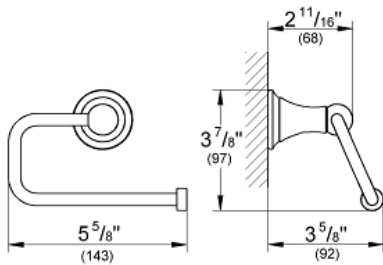

SEABURY  
Toilet Paper Holder  
MODEL # 40160BE0

Pure Freude  
an Wasser

GROHE

**Product Description:**  
SEABURY  
Toilet Paper Holder

**Standard Specification:**

- Without cover
- GROHE StarLight chrome finish

**Applicable Codes & Standards:**

- Energy Policy Act of 1992
- ASME A112.18.1/CSA B125.1

**Color:**

- 40160BE0 Polished nickel