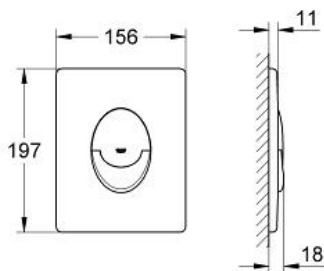

SKATE AIR
Wall Plate
MODEL # 38505SH0

Pure Freude
an Wasser

GROHE

Product Description:
SKATE AIR
Wall Plate

Standard Specification:

- For dual flush or start & stop actuation
- For pneumatic discharge valve AV1
- Vertical installation
- 6" x 7³/₄"
- Made of ABS
- **GROHE StarLight** finish
- **GROHE EcoJoy** technology for less water and perfect flow