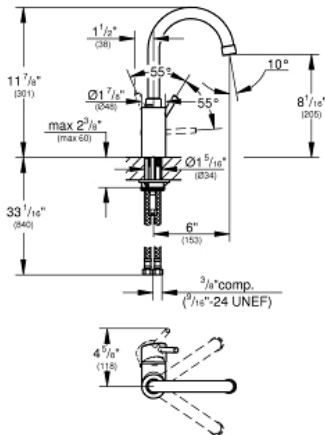

CONCETTO
Single-Handle Kitchen Faucet
MODEL # 31518000

Pure Freude
an Wasser

GROHE

ADA

Product Description:
CONCETTO
Single-Handle Kitchen Faucet

Standard Specification:

- For bar sinks
- **GROHE SilkMove** 1.4" (35 mm) ceramic cartridge
- **GROHE StarLight** chrome finish
- Adjustable flow rate limiter
- Swivel spout
- Optional swivel area 90° or 360°
- Quick installation system
- 11 7/8" faucet height
- 8 1/16" aerator height
- 6" faucet reach
- Solid brass body
- Stainless steel flex lines
- 1.5 gpm (5.7 l/min)

Applicable Codes & Standards:

- Energy Policy Act of 1992
- NSF 61
- US Federal and State material regulations
- ICC/ANSI A117.1

Color:

- 31518000 StarLight Chrome