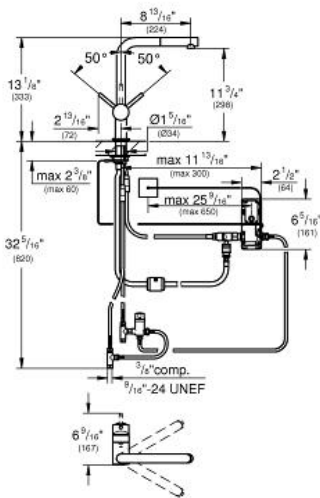

MINTA TOUCH Touch Single-Handle Kitchen Faucet

MODEL # 30218001

Pure Freude
an Wasser

GROHE

Product Description:
MINTA TOUCH
Touch Single-Handle Kitchen Faucet

Standard Specification:

- L-spout
- **Touch: activation of water via skin contact**
- 6 V lithium-battery supply (type CR-P2)
- **CE approved**
- Solenoid valve
- Fixed value mixing valve
- Automatic safety stop after 60 sec. (factory set)
- **GROHE SilkMove** ceramic cartridge
- **Single Spray Pull-Out**
- Adjustable flow rate limiter
- Swivel Spout
- Swivel area 360°
- Protected against backflow
- Quick installation system
- Stainless steel flex lines

Applicable Codes & Standards:

- Energy Policy Act of 1992
- NSF 61
- ASME A112.18.1/CSA B125.1
- US Federal and State material regulations
- ICC/ANSI A117.1

Color:

- 30218001 StarLight Chrome