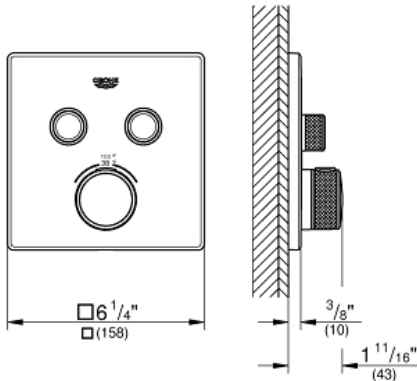

GROHTHERM SMARTCONTROL Dual Function Thermostatic Trim with Control Module

MODEL # 29141000

Pure Freude
an Wasser

GROHE

Product Description: GROHTHERM SMARTCONTROL Dual Function Thermostatic Trim with Control Module

Standard Specification:

- Final installation set for:
- Required rough-in-set sold separately (GROHE Rapido SmartBox 35 601 000)
- Metal wall escutcheon with **GROHE QuickFix** (covered escutcheon and shaft sealing, covered fixing), 6° angle adjustable
- 3/8" (10 mm) thin profile escutcheon
- **GROHE StarLight** chrome finish
- SmartControl push for ON-OFF, turn for volume adjustment from EcoJoy to Full Flow
- Includes various icons to customize push buttons
- **GROHE TurboStat** Compact cartridge with wax thermoelement
- **GROHE SafeStop** safety button at 100°F/38°C
- Built-in check valve with dirt strainer
- Multiple outlets can be run simultaneously
- Maximum flow performance combined: 7.7gpm (29L/min) @ 43.5 psi (3 bar)
- Optional flow reducer for CALGreen compliance included

Applicable Codes & Standards:

- ASME A112.18.1/CSA B125.1

Color:

- 29141000 StarLight Chrome