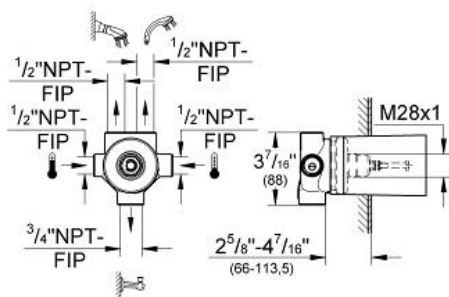

3-Way Diverter Rough-In Valve

MODEL # 29035000

Pure Freude
an Wasser

Product Description:

3-Way Diverter Rough-In Valve

Standard Specification:

- 2 x 1/2" outlets
- GROHE SilkMove
- NPT female thread

Applicable Codes & Standards: