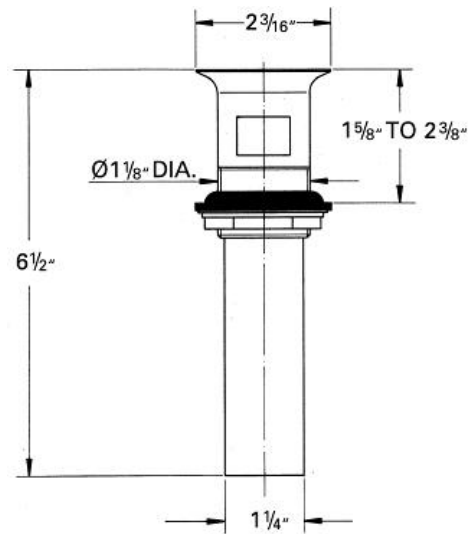

# Bathroom Shelf with Tumbler

MODEL # 28951000

Pure Freude  
an Wasser

**GROHE**

## Product Description:

Bathroom Shelf with Tumbler

## Standard Specification:

- GROHE StarLight chrome finish

## Color:

- 28951000 StarLight Chrome