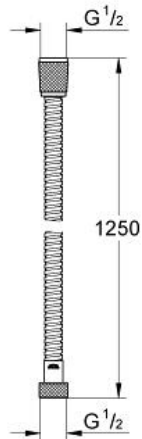

RELEXAFLEX METAL LONGLIFE 49" Metal Longlife Hose

MODEL # 28142000

*Pure Freude
an Wasser*

GROHE
WAVE

Product Description:
RELEXAFLEX METAL LONGLIFE
49" Metal Longlife Hose

Standard Specification:

- 49"
- Metal
- Longlife
- Strengthened model
- Tensile strength: 750 N
- Pressure resistance: up to 16 bar
- Heat resistance 165°F
- AntiFold bend proof
- Universal connection G 1/2" x 1/2"
- **GROHE StarLight** chrome finish

Color:

- 28142000 StarLight Chrome