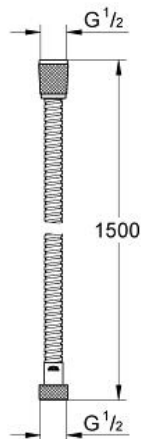

RELEXAFLEX
MODEL # 28105000

*Pure Freude
an Wasser*

GROHE
WAVE

Product Description:
RELEXAFLEX

Standard Specification:

- 59"
- Metal
- Tensile strength 500 N
- Pressure resistance up to 5 bar
- Heat resistance 160°F
- AntiFold bend proof
- Universal connection G 1/2" x 1/2"
- **GROHE StarLight** chrome finish
- Blister pack

Color:

- 28105000 StarLight Chrome