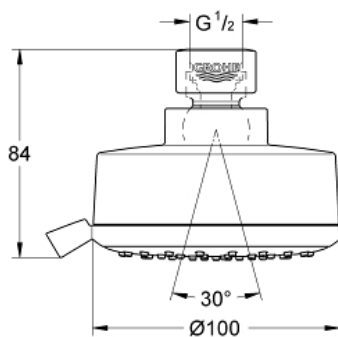

NEW TEMPESTA
COSMOPOLITAN 100
Shower Head 4 Sprays
MODEL # 27591001

Pure Freude
an Wasser

GROHE

Product Description:
NEW TEMPESTA COSMOPOLITAN 100
Shower Head 4 Sprays

Standard Specification:

- 4 Sprays: GROHE Rain O², Rain, Massage and Jet
- Rotating ball joint $\pm 15^\circ$
- 1/2" Connection thread
- 2.5 gpm (9.5 l/min) flow limiter
- **GROHE DreamSpray** perfect spray pattern
- **GROHE StarLight** chrome finish
- **SpeedClean** anti-lime system
- Inner WaterGuide for a longer life
- Max Flow Rate 2.5 gpm (9.5 L/min)
- Min. recommended pressure: 15 psi (1.0 bar)