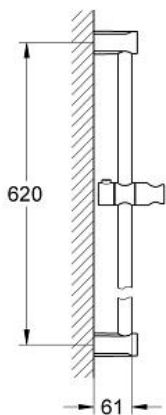

NEW TEMPESTA
COSMOPOLITAN
24" Shower Bar
MODEL # 27521000

Pure Freude
an Wasser

GROHE

Product Description:
NEW TEMPESTA COSMOPOLITAN
24" Shower Bar

Standard Specification:

- With wall brackets, glider and swivel hand shower holder
- GROHE StarLight chrome finish

Applicable Codes & Standards:

- Energy Policy Act of 1992
- ASME A112.18.1/CSA B125.1

Color:

- 27521000 StarLight Chrome