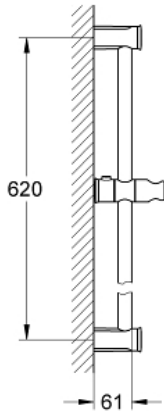

TEMPESTA RUSTIC
24" Shower Bar
MODEL # 27519000

Pure Freude
an Wasser

GROHE

Product Description:
TEMPESTA RUSTIC
24" Shower Bar

Standard Specification:

- With wall brackets, glider and swivel hand shower holder
- GROHE StarLight chrome finish

Applicable Codes & Standards:

- Energy Policy Act of 1992
- ASME A112.18.1/CSA B125.1

Color:

- 27519000 StarLight Chrome