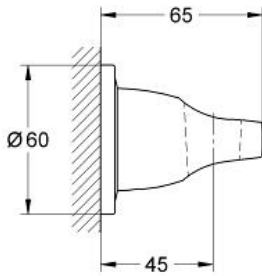

VERIS
Handshower holder
MODEL # 27188000

Pure Freude
an Wasser

GROHE

Product Description:
VERIS
Handshower holder

Standard Specification:

- Wall mount
- Non-Adjustable Shower Head
- Metal
- GROHE StarLight finish

Applicable Codes & Standards:

- Energy Policy Act of 1992
- ASME A112.18.1/CSA B125.1

Color:

- 27188000 StarLight Chrome