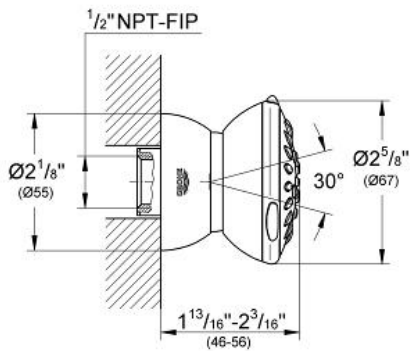

GROHE ONDUS/RELEXA 65
MASSAGE NPT
Side Shower 2 Sprays
MODEL # 27070000

Pure Freude
an Wasser

GROHE

Product Description:
GROHE ONDUS/RELEXA 65 MASSAGE NPT
Side Shower 2 Sprays

Standard Specification:

- 2 adjustable spray patterns: Normal/Massage
- Ball-joint
- 1/2" NPT Female Threads
- **GROHE DreamSpray** perfect spray pattern
- **GROHE StarLight** chrome finish
- **SpeedClean** anti-lime system
- Inner WaterGuide for a longer life
- Max Flow Rate 2.5 gpm (9.5 L/min)

Applicable Codes & Standards:

- Energy Policy Act of 1992
- ASME A112.18.1/CSA B125.1

Color:

- 27070000 StarLight Chrome