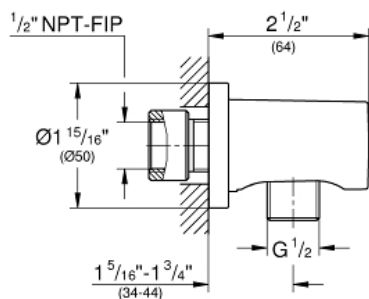

RAINSHOWER  
Shower Wall Union, 1/2"  
MODEL # 26635A00

Pure Freude  
an Wasser

GROHE

**Product Description:**  
RAINSHOWER  
Shower Wall Union, 1/2"

**Standard Specification:**

- 1/2" NPT Female Threads
- Check valve included to prevent backflow
- GROHE StarLight finish

**Applicable Codes & Standards:**

- ASME A112.18.1/CSA B125.1
- LOGO CEC

**Color:**  
□ 26635A00 Hard graphite