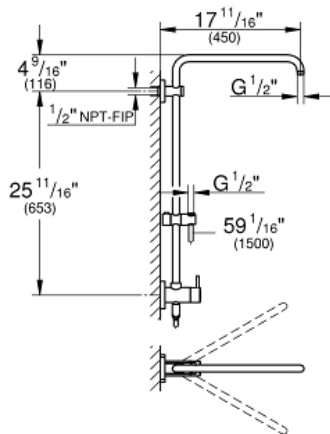

RETROFIT SYSTEM Shower System

MODEL # 26485000

Pure Freude
an Wasser

GROHE

Product Description: RETROFIT SYSTEM Shower System

Standard Specification:

- 17 3/4" horizontal swivel shower arm
- Switch between hand shower and showerhead via built-in diverter
- 6 diverter functions (2 discrete functions (non shared) + one shared function in both standard and Eco flow)
- Showerhead and hand shower (not included)
- Bar with adjustable height hand shower holder
- Distance between diverter and upper bracket: 25 3/4" (653 mm)
- Rotaflex shower hose (59") (28 417)
- Angle adapter to prevent hose interfering with shower valve

- Optional **GROHE EcoJoy** 1.8 gpm (6.6 l/min) flow limiter included
- **GROHE StarLight** chrome finish
- Inner WaterGuide for a longer life
- Twistfree to prevent hose from twisting
- Min. recommended pressure: 15 psi (1.0 bar)
- System includes 2 back flow preventers
- Optional compensation disc (26 030) available for uneven wall installation
- Optional height extension (26 464) available for raising the shower head
- CALGreen compliant

Applicable Codes & Standards:

- ASME A112.18.1/CSA B125.1
- US Federal and State material regulations

Color:

- 26485000 StarLight Chrome