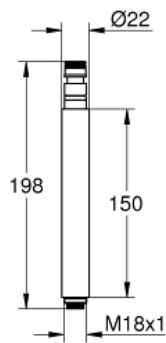

RETRO-FIT SYSTEM
6" Height Extension

MODEL # 26464EN0

Pure Freude
an Wasser

GROHE

Product Description:
RETRO-FIT SYSTEM
6" Height Extension

Standard Specification:

- GROHE StarLight finish

Applicable Codes & Standards:

- ASME A112.18.1/CSA B125.1
- US Federal and State material regulations
- LOGO CEC

Color:

- 26464EN0 Brushed Nickel InfinityFinish