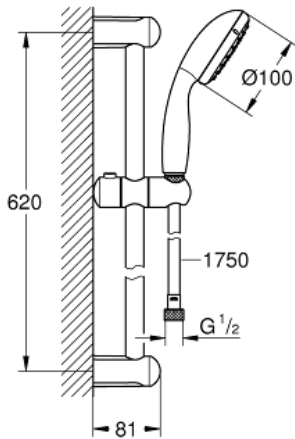

TEMPESTA 100  
Shower Rail Set 2 Sprays  
MODEL # 26077EN0

Pure Freude  
an Wasser

**Product Description:**  
TEMPESTA 100  
Shower Rail Set 2 Sprays

**Standard Specification:**

- Hand shower (26 047)
- 24" shower bar (27 523)
- RelaxaFlex 69" plastic shower hose (28 154)
- GROHE EcoJoy 2.0 gpm flow limiter
- GROHE StarLight finish
- GROHE DreamSpray perfect spray pattern
- SpeedClean anti-lime system
- Inner WaterGuide for a longer life
- ShockProof silicone ring prevents damages caused by shower falling
- Suitable for instantaneous heater
- Min. recommended pressure: 15 psi (1.0 bar)

**Applicable Codes & Standards:**

- Energy Policy Act of 1992
- ASME A112.18.1/CSA B125.1
- EPA WaterSense®

**Color:**

- 26077EN0 Brushed Nickel InfinityFinish