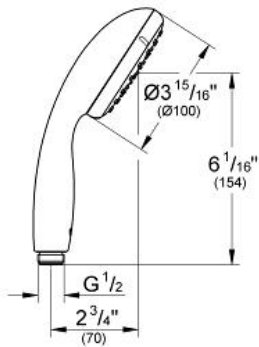

NEW TEMPESTA 100
Handshower 2 Sprays

MODEL # 26047001

Pure Freude
an Wasser

GROHE

Product Description:
NEW TEMPESTA 100
Handshower 2 Sprays

Standard Specification:

- 2 Adjustable spray patterns: Rain, Jet
- GROHE EcoJoy 1.75 gpm (6.6 l/min) flow limiter
- GROHE DreamSpray perfect spray pattern
- GROHE StarLight chrome finish
- SpeedClean anti-lime system
- Inner WaterGuide for a longer life
- Universal mounting system (fits all standard shower hoses)
- Min. recommended pressure: 15 psi (1.0 bar)