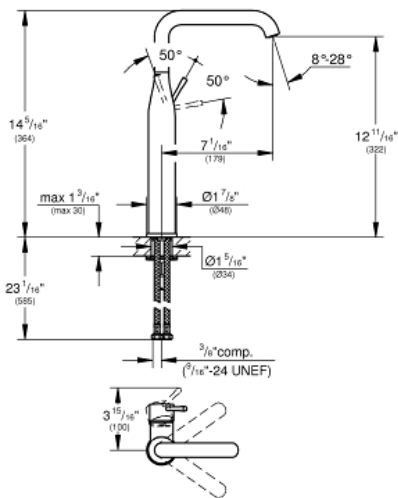

ESSENCE
Single-Hole Single-Handle Vessel
Bathroom Faucet XL-Size

MODEL # 23538A0A

Pure Freude
an Wasser

GROHE

Product Description:

ESSENCE

Single-Hole Single-Handle Vessel Bathroom Faucet XL-Size

Standard Specification:

- Single hole installation
- GROHE SilkMove 1.1" (28 mm) ceramic cartridge
- With temperature limiter
- GROHE EcoJoy Mousseur 1.2 gpm
- GROHE AquaGuide adjustable flow control
- GROHE StarLight finish
- Swivel Spout
- With stop restriction
- Smooth body
- Metal lever handle