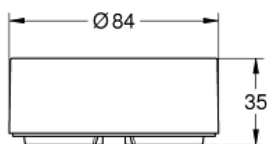

GROHE SENSE
Smart Water Sensor
MODEL # 22601LN0

Pure Freude
an Wasser

Product Description:
GROHE SENSE
Smart Water Sensor

Standard Specification:

- For wireless LAN, battery powered
- Instant flooding alarm
- Senses room temperature and humidity
- Receive updates on temperature and humidity once a day
- Customize settings via GROHE Ondus App for iOS and Android
- Status indication via LED light, buzzer and app
- For placement on a flat non-conductive surface
- Supports connections to wireless LAN protected by password of up to 32 characters in length
- LongLife Battery: expected lifetime up to 4 years, depending on the use of the water sensor
- Including:
 - 1 x water sensor
 - Including 3 x AAA batteries
- **CE approved**
- Wireless LAN 2.4 GHz
- Made in Germany