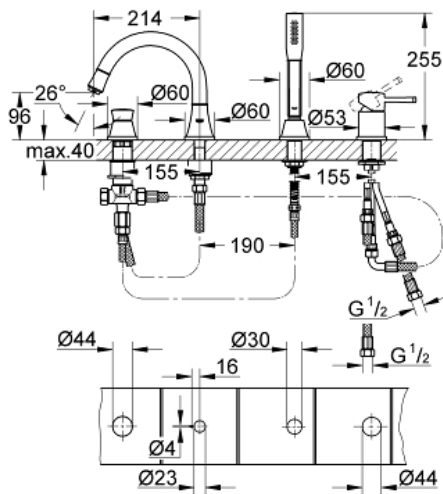

# GRANDERA Four-Hole Bathtub Faucet with Handshower

MODEL # 19936000

Pure Freude  
an Wasser

#### Four-Hole Bathtub Faucet with Handshower

### Standard Specification:

- GROHE SilkMove ceramic cartridge
- GROHE StarLight chrome finish
- Consisting of:
  - Pre-assembled spout mounting
  - Single lever valve operating element
  - Bath spout with flow control and diverter
  - Grandera hand shower stick, 2.0 gpm (26 037)
  - Metal shower hose 59"
  - Stainless steel flex lines
  - Connection for shower hose
  - Check valve included to prevent backflow
  - Min. recommended pressure: 15 psi (1.0 bar)
  - Max Flow Rate (hand shower): 2.0 gpm (7.6 l/min)