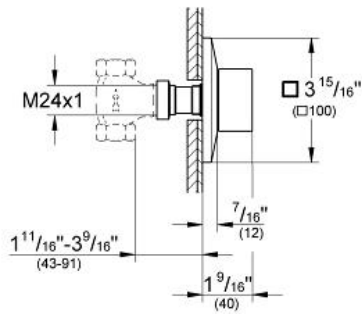

ALLURE BRILLIANT
Volume Control Trim

MODEL # 19797000

Pure Freude
an Wasser

Product Description:
ALLURE BRILLIANT
Volume Control Trim

Standard Specification:

- GROHE StarLight chrome finish
- Metal grip handle
- For use with Volume Control Rough-in Set (35 029) (sold separately)

Applicable Codes & Standards:

- Energy Policy Act of 1992
- ASME A112.18.1/CSA B125.1

Color:

- 19797000 StarLight Chrome