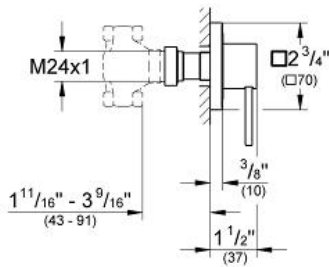

ALLURE
Volume Control Trim
MODEL # 19385000

Pure Freude
an Wasser

GROHE

Product Description:
ALLURE
Volume Control Trim

Standard Specification:

- With lever handle
- Adjustable installation depth
- Metal escutcheon
- Without concealed body
- **GROHE StarLight** chrome finish
- For use with Volume Control Rough-in Set (35 029) (sold separately)

Applicable Codes & Standards:

- Energy Policy Act of 1992
- NSF 61
- ASME A112.18.1/CSA B125.1
- ICC/ANSI A117.1

Color:

- 19385000 StarLight Chrome