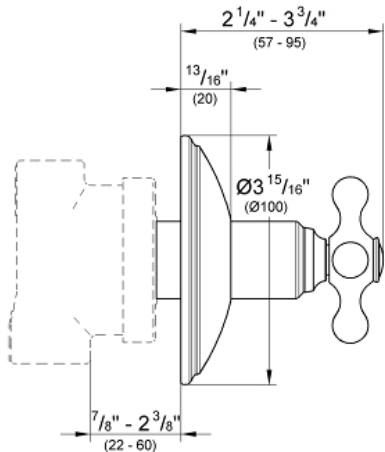

SEABURY  
2-Way Diverter  
MODEL # 19222000

Pure Freude  
an Wasser

GROHE

**Product Description:**

SEABURY  
2-Way Diverter

**Standard Specification:**

- For use with Diverter Rough-In Valve (29 712)
- Adjustable installation depth: 7/8" - 2 3/8"
- For color matching handle/lift rod caps to replace the standard white caps, see item (45 952)
- **GROHE StarLight** chrome finish

**Applicable Codes & Standards:**

- Energy Policy Act of 1992
- ASME A112.18.1/CSA B125.1

**Color:**

- 19222000 StarLight Chrome