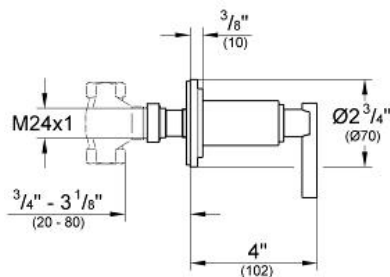

ATRIO
Volume Control Valve Trim
MODEL # 19182000

Pure Freude
an Wasser

GROHE

ADA

Product Description:
ATRIO
Volume Control Valve Trim

Standard Specification:

- GROHE StarLight chrome finish
- Atrio Lever Handle
- For use with Rough-In Valve (29 273) or (29 274)

Applicable Codes & Standards:

- Energy Policy Act of 1992
- ASME A112.18.1/CSA B125.1
- ICC/ANSI A117.1

Color:
 19182000 StarLight Chrome