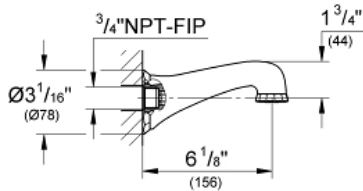

KENSINGTON  
Wall Mounted Spout  
MODEL # 13193000

Pure Freude  
an Wasser

**Product Description:**  
KENSINGTON  
Wall Mounted Spout

**Standard Specification:**

- Flow control
- GROHE StarLight chrome finish
- Max Flow Rate 13.2 gpm (50 L/min)