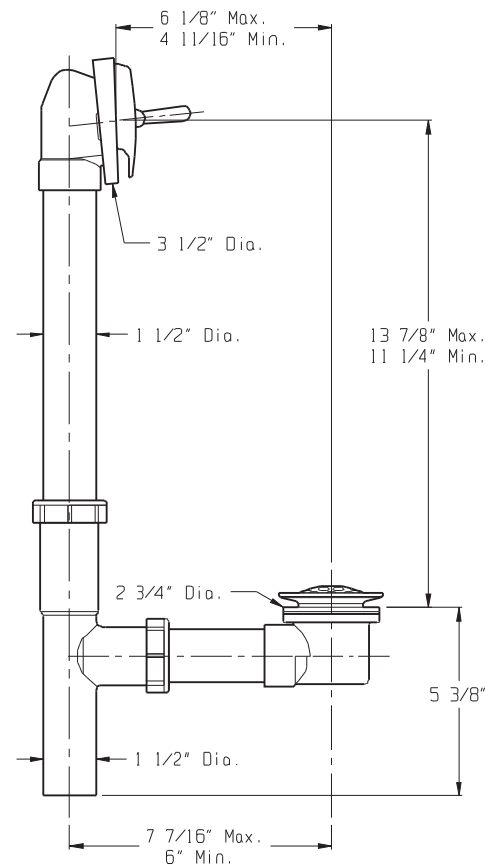

Features:

- Fits most tubs 14" to 16" high
- 1-1/2" plastic tubing in PVC
- Patented adjustable self-retaining rubber head gasket
- Patented pre-adjustable linkage
- Cast brass shoe plug
- Extra long plunger stroke
- Lubricated cast brass plunger
- Chrome plated stamped brass domed strainer
- Heavy duty, highly polished face plate
- Partially assembled in carton
- Compartmentalized packaging
- Available in Chrome

Standards & Certifications:

- IAPMO/cUPC

Catalog Numbers:

41-510 PVC (Chrome)

Prefixes Available:

None

Suffixes Available:

None

Job Name	
Date	
Model Specified	
Quantity	
Customer	
Contractor	
Architect/engineer