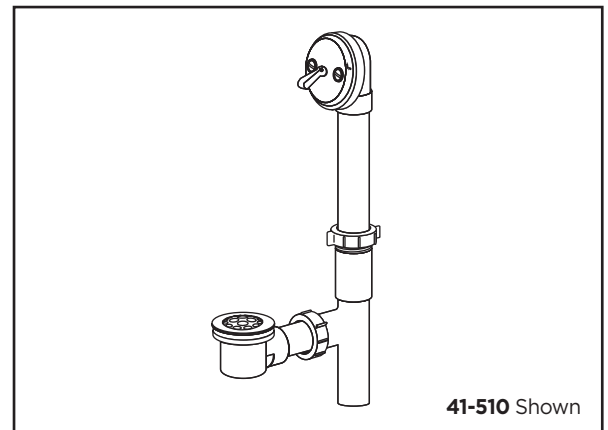

Features:

- Fits most tubs 14" to 16" high
- 1-1/2" plastic tubing in PVC
- Patented adjustable self-retaining rubber head gasket
- Patented pre-adjustable linkage
- Cast brass shoe plug
- Extra long plunger stroke
- Lubricated cast brass plunger
- Chrome plated stamped brass domed strainer
- Heavy duty, highly polished face plate
- Partially assembled in carton
- Compartmentalized packaging
- Available in Chrome

Standards & Certifications:

- IAPMO/cUPC

Catalog Numbers:

41-510 PVC (Chrome)

Prefixes Available:

None

Suffixes Available:

None

Job Name	
Date	
Model Specified	
Quantity	
Customer	
Contractor	
Architect/engineer