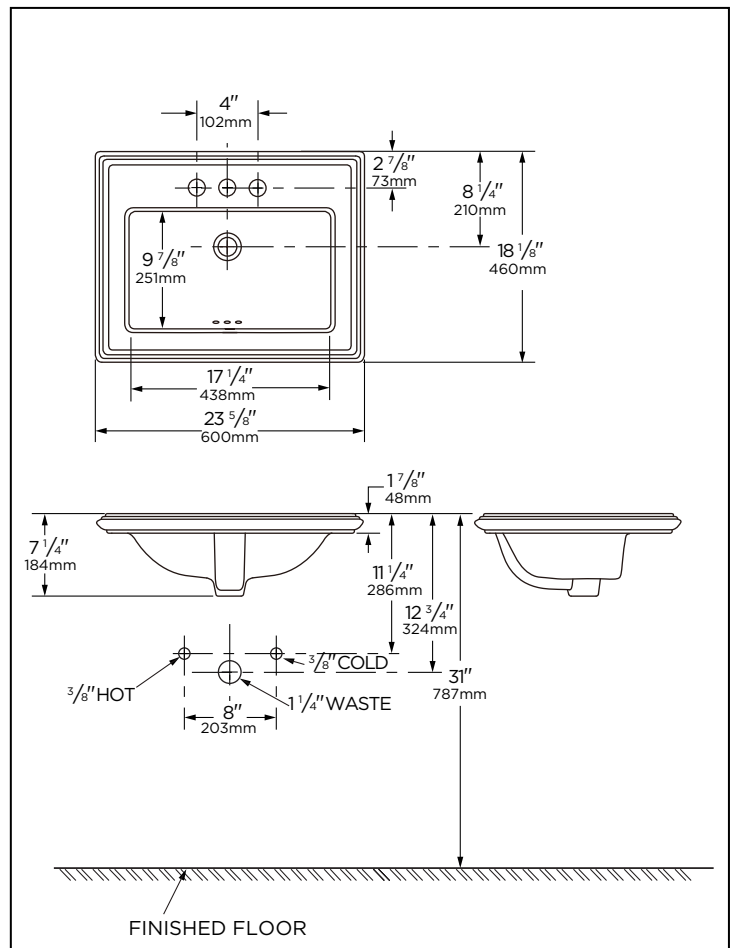

**Features:**

**G0012875 / G0012879**

- Vitreous China
- Drop-In Sink
- Front Overflow
- Rectangular Design with Curved Basin
- Faucet and Drain Not Included

G0012875 Shown

**Technical Information:**

Sink	G0012875	G0012879
Configuration	4" Centers	8" Centers
Height	7 1/4"	
Width	23 5/8"	
Depth	18 1/8"	
Inside Basin	17 1/4" x 9 7/8"	
Shipping Weight	31.25 lbs	

**NOTES:** All dimensions are in inches and millimeters. Illustrations may not be drawn to scale.

**IMPORTANT:**

Dimensions of fixtures are nominal and may vary within the range of tolerances established by ASME standard A112.19.2/CSA B45.1

**Informations techniques :**

Lavabo	G0012875	G0012879
Configuration	Entraxe de 4 po (10,2 cm)	Entraxe de 8 po (20,3 cm)
Hauteur	7 1/4 po (184mm)	
Largeur	23 5/8 po (600mm)	
Profondeur	18 1/8 po (460mm)	
Intérieur de lavabo	17 1/4" x 9 7/8 po (438 x 251mm)	
Poids d'expédition	31,25 lb (14,17 kg)	

**Información Técnica:**

Lavabo	G0012875	G0012879
Configuración	4" entre Centros	8" entre Centros
Alto	7 1/4"	
Ancho	23 5/8"	
Largo	18 1/8"	
Interior del bacín	17 1/4" x 9 7/8"	
Peso Epacado	14.17 Kgs	